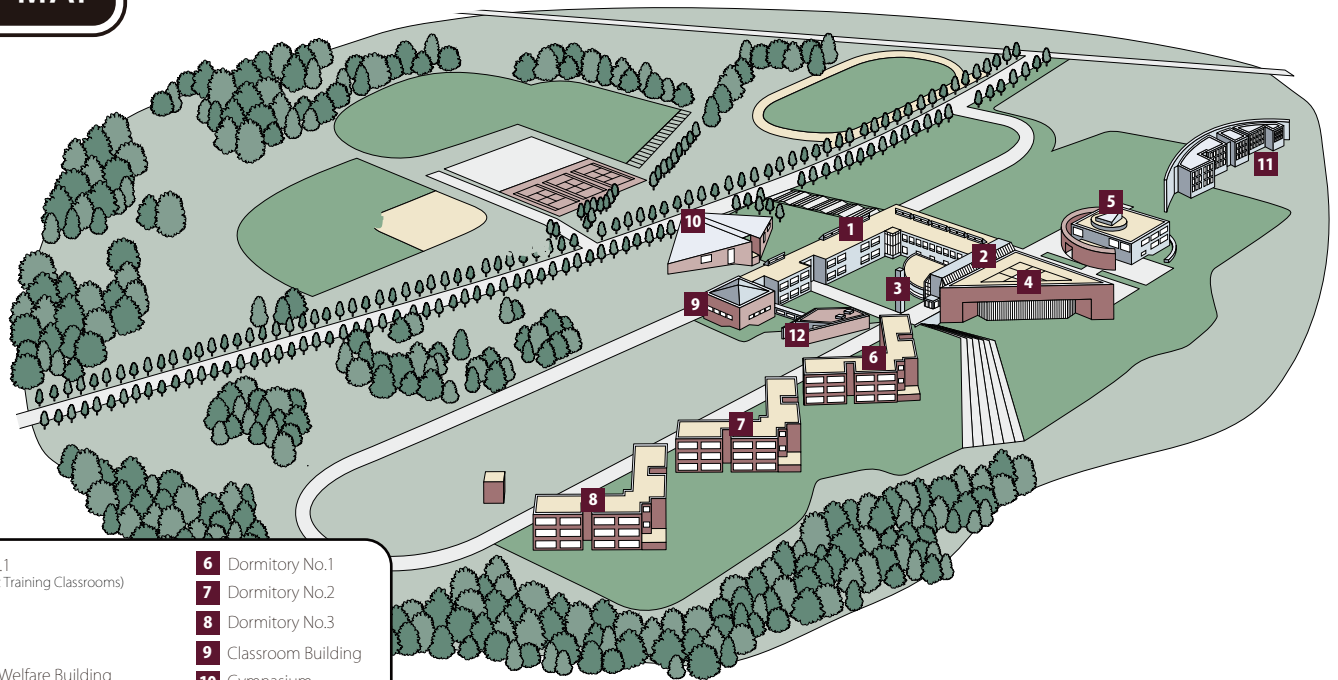

# Tokyo University of Science Oshamambe Campus

102-1 Tomino, Oshamambe-cho, Yamakoshi-gun, Hokkaido 049-3514

Located a 15-minute walk or 5-minute drive from Oshamambe Station, accessible via the JR Hokodate Line.

## ACCESS MAP

- From New Chitose Airport  
Go to Minami Chitose Station and transfer to the JR Muroran Main Line (limited express).  
Take it to Oshamambe Station. Travel time : about 2 hours.
- From Hakodate Station  
Take the JR Hakodate Line to Oshamambe Station. Travel time : about 1 hour 20 minutes.

## CAMPUS MAP

- |   |                      |
|---|----------------------|
| 1 Building No.1<br>(Management Training Classrooms) | 6 Dormitory No.1     |
| 2 Entrance  | 7 Dormitory No.2     |
| 3 Library   | 8 Dormitory No.3     |
| 4 Health and Welfare Building<br>(Cafeteria)        | 9 Classroom Building |
| 5 Esor Kaikan<br>(Health and Welfare Facility)      | 10 Gymnasium         |
|   | 11 Women's Dormitory |
|   | 12 Laboratories      |