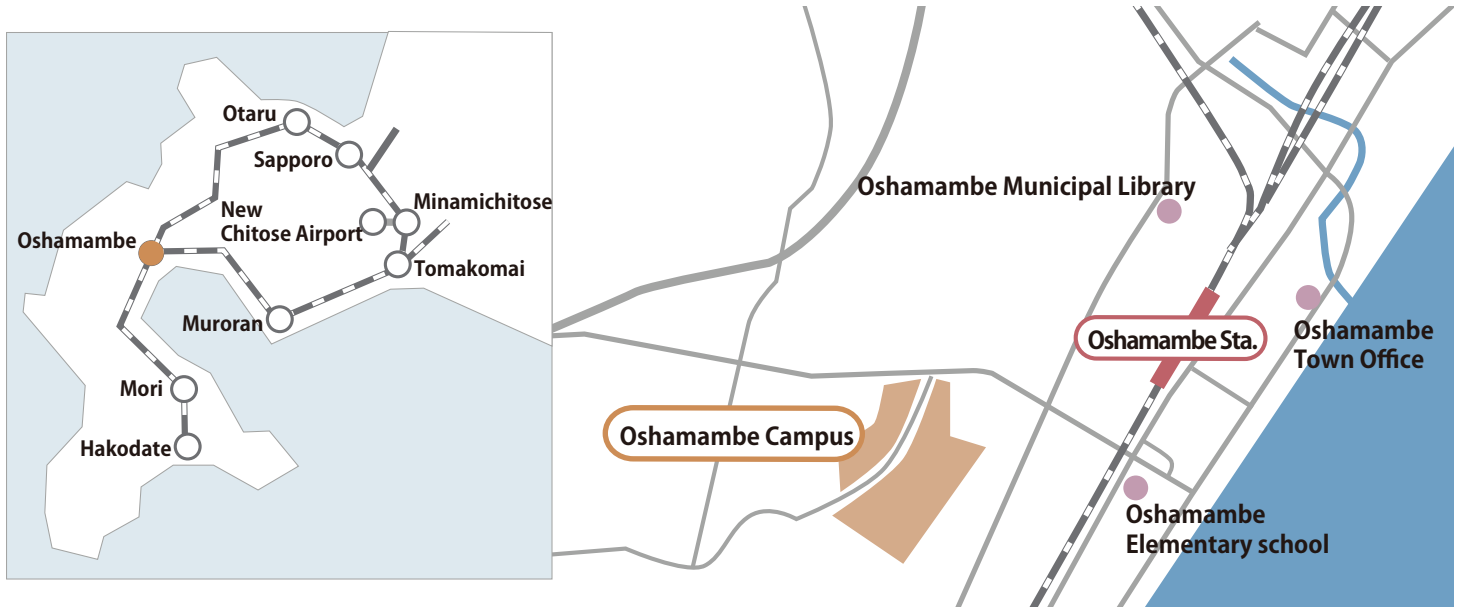

# Tokyo University of Science Oshamambe Campus

102-1 Tomino, Oshamambe-cho, Yamakoshi-gun, Hokkaido 049-3514

Located a 15-minute walk or 5-minute drive from Oshamambe Station, accessible via the JR Hokodate Line.

## ACCESS MAP

- From New Chitose Airport  
Go to Minami Chitose Station and transfer to the JR Muroran Main Line (limited express).  
Take it to Oshamambe Station. Travel time : about 2 hours.
- From Hakodate Station  
Take the JR Hakodate Line to Oshamambe Station. Travel time : about 1 hour 20 minutes.