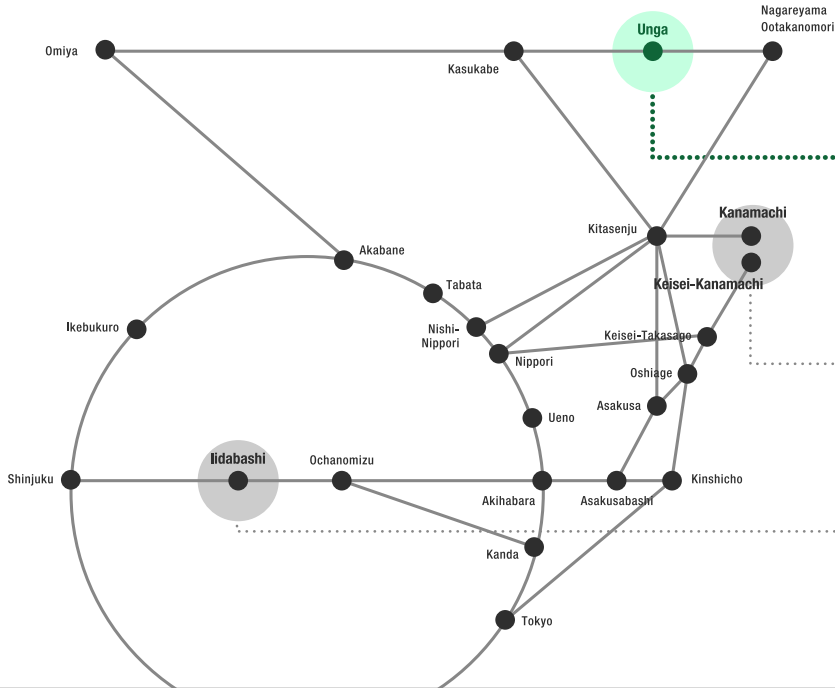

# Tokyo University of Science Noda Campus

2641 Yamazaki, Noda-shi, Chiba Prefecture 278-8510

Located five minutes' walk from Unga Station, accessible via the Tobu Noda Line.

## ACCESS MAP