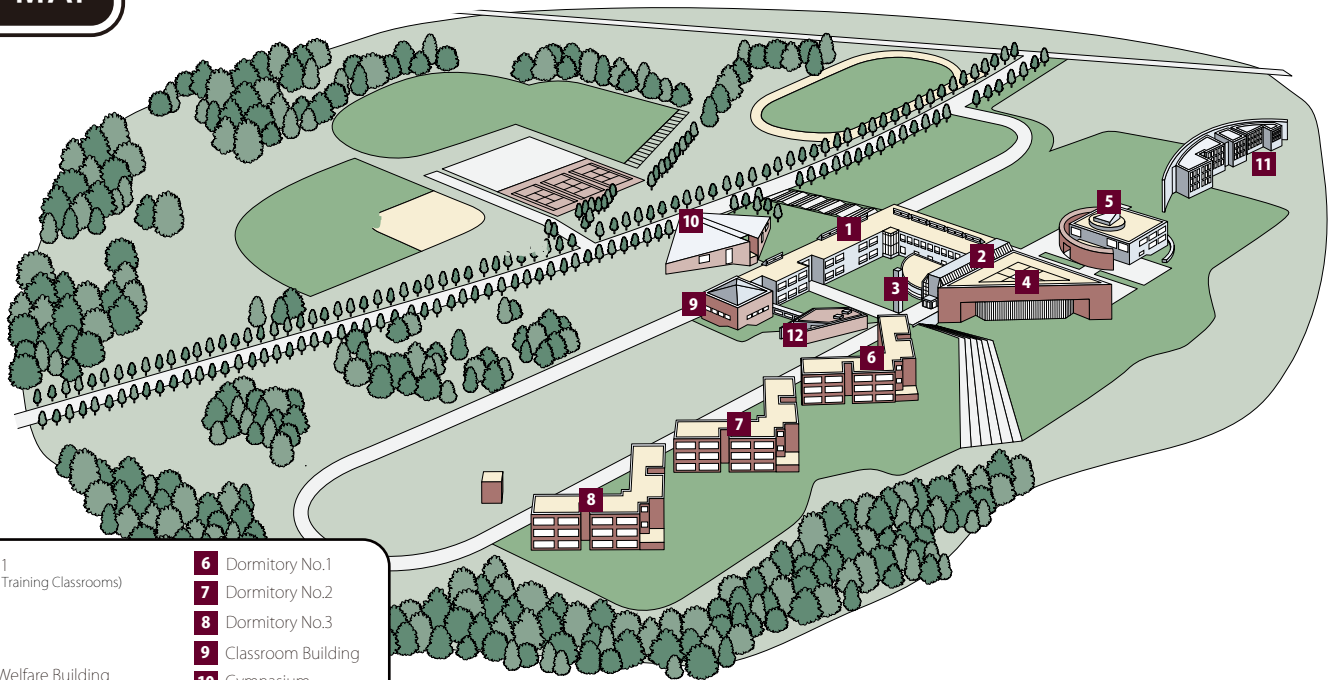

# Tokyo University of Science Oshamambe Campus

102-1 Tomino, Oshamambe-cho, Yamakoshi-gun, Hokkaido 049-3514

Located a 15-minute walk or 5-minute drive from Oshamambe Station, accessible via the JR Hokodate Line.

## ACCESS MAP

- From New Chitose Airport  
Go to Minami-Chitose Station and transfer to the JR Muroran Line Express.  
Take it to Oshamambe Station. Travel time : about 2 hours.
- From Hakodate Station  
Take the JR Hakodate Line Express to Oshamambe Station. Travel time : about 1 hour 30 minutes.

## CAMPUS MAP

- |   |                      |
|---|----------------------|
| 1 Building No.1<br>(Management Training Classrooms) | 6 Dormitory No.1     |
| 2 Entrance  | 7 Dormitory No.2     |
| 3 Library   | 8 Dormitory No.3     |
| 4 Health and Welfare Building<br>(Cafeteria)        | 9 Classroom Building |
| 5 Esor Kaikan<br>(Health and Welfare Facility)      | 10 Gymnasium         |
|   | 11 Women's Dormitory |
|   | 12 Laboratories      |