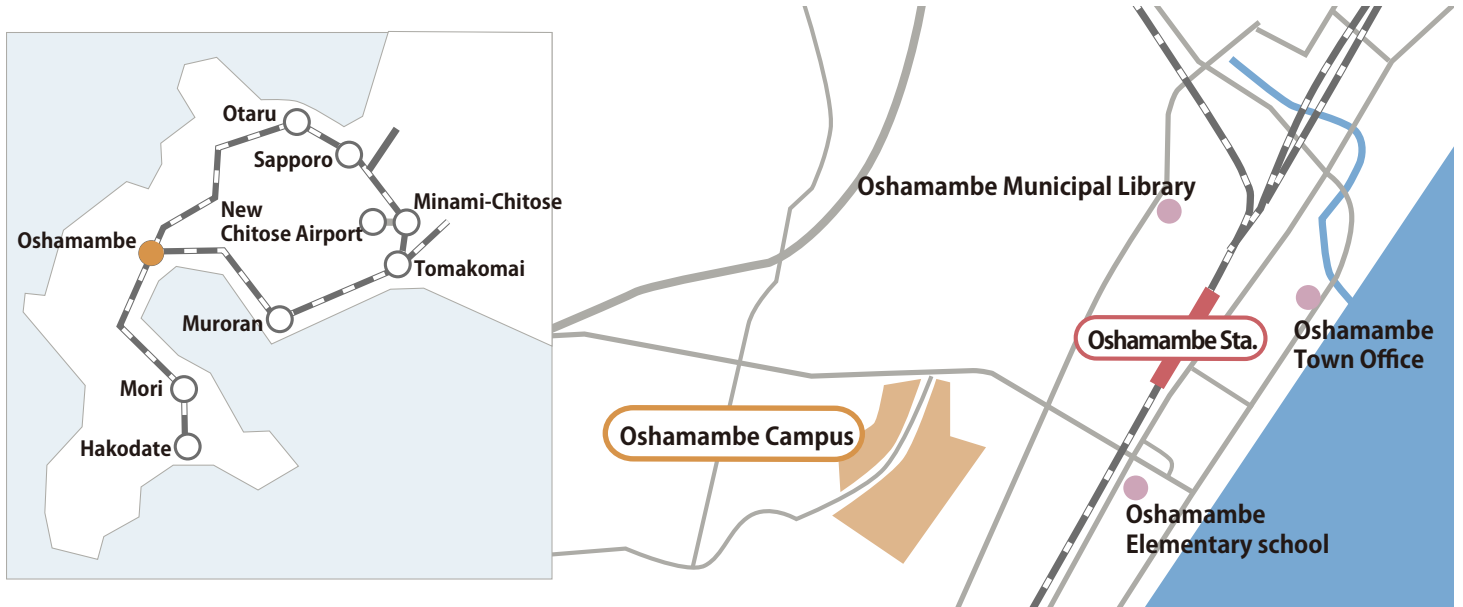

# Tokyo University of Science Oshamambe Campus

102-1 Tomino, Oshamambe-cho, Yamakoshi-gun, Hokkaido 049-3514

Located a 15-minute walk or 5-minute drive from Oshamambe Station, accessible via the JR Hokodate Line.

## ACCESS MAP

- From New Chitose Airport  
Go to Minami-Chitose Station and transfer to the JR Muroran Line Express.  
Take it to Oshamambe Station. Travel time : about 2 hours.
- From Hakodate Station  
Take the JR Hakodate Line Express to Oshamambe Station. Travel time : about 1 hour 30 minutes.